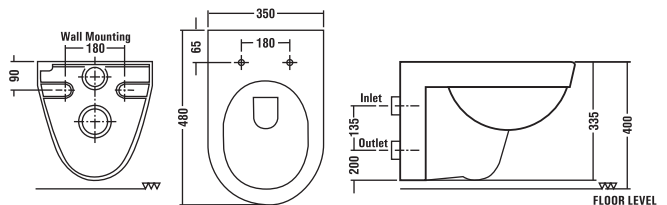

Cat No.: 10597 - ORIS
Glossy Black
Size: 410x410x130mm

Cat No.: 10598 - TULI
Glossy Black
Size: 455x340x135mm

Cat No.: 10707 - ESTELLA

Rimless Wash down Wall Hung Toilet -
Star White With Soft Sheet Cover
Size:570x370x410mm

Cat No.: 10708 - ARMADA

Rimless Washdown Wall Hung Toilet -
Star White With Soft Sheet Cover
Size:520x360x410mm

Automate Intelligent Closet

Cat No.: 10800 - SUPERIORE

Size: 680x420x555mm

Features

- Heated Seat
- Heated Water
- Sensor on seat
- Rear Cleansing
- Front Cleansing
- Bamboo charcoal deodorizer
- Constant-temperature device
- Intelligent electricity save
- Silent fall of lid and seat
- Water pressure relief device
- Adjustable cleaning water pressure
- Auto flush
- one-piece design
- Dryer
- Oscillating cleansing
- Wave cleansing
- Children cleansing
- Automatic
- Self-cleaning nozzle
- Intelligent remote control
- Assist detoxification
- Adjustable nozzle position
- Titanic Nozzle
- No-cistern design

Cat No.: 10501 - EBELLO COPPER

Size: 410x410x145mm

Cat No.: 10502 - EBELLO SILVER

Size: 410x410x145mm

Cat No.: 10503 - EBELLO GOLDEN

Size: 410x410x145mm

Table Top Basin (Tavolo Superiore)

Cat No.: 10507 - SEDENT