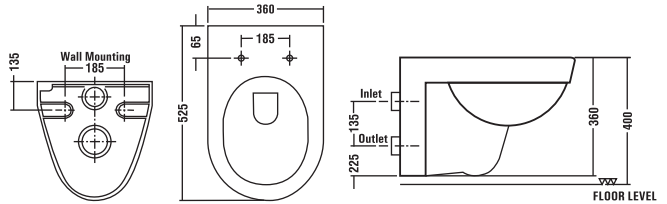

Cat No.: 10597 - ORIS
Glossy Black
Size: 410x410x130mm

Cat No.: 10598 - TULI
Glossy Black
Size: 455x340x135mm

Cat No.: 10707 - ESTELLA

Rimless Wash down Wall Hung Toilet -
Star White With Soft Sheet Cover
Size:570x370x410mm

Cat No.: 10708 - ARMADA

Rimless Washdown Wall Hung Toilet -
Star White With Soft Sheet Cover
Size:520x360x410mm

Automate Intelligent Closet

Cat No.: 10800 - SUPERIORE

Size: 680x420x555mm

Features

- Heated Seat
- Heated Water
- Sensor on seat
- Rear Cleansing
- Front Cleansing
- Bamboo charcoal deodorizer
- Constant-temperature device
- Intelligent electricity save
- Silent fall of lid and seat
- Water pressure relief device
- Adjustable cleaning water pressure
- Auto flush
- one-piece design
- Dryer
- Oscillating cleansing
- Wave cleansing
- Children cleansing
- Automatic
- Self-cleaning nozzle
- Intelligent remote control
- Assist detoxification
- Adjustable nozzle position
- Titanic Nozzle
- No-cistern design

Cat No.: 10501 - EBELLO COPPER

Size: 410x410x145mm

Cat No.: 10502 - EBELLO SILVER

Size: 410x410x145mm

Cat No.: 10503 - EBELLO GOLDEN

Size: 410x410x145mm

Table Top Basin (Tavolo Superiore)

Cat No.: 10507 - SEDENT

Star White

Size: 520x400x170mm

Cat No.: 10508 - STERY

Star White

Size: 590x410x100mm

Cat No.: 10509 - QUADRA

Star White

Size: 410x410x170mm