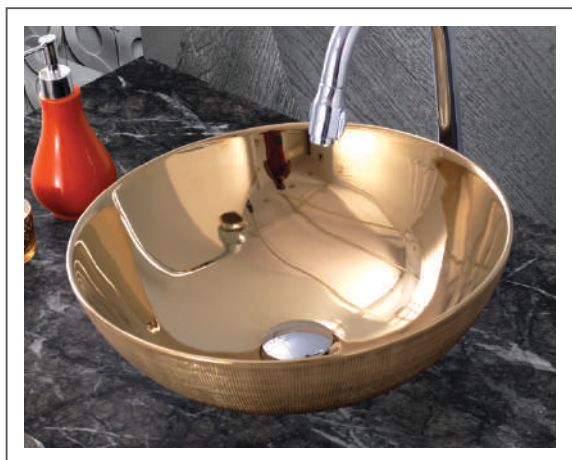

Cat No.: 10501 - EBELLO COPPER

Size: 410x410x145mm

Cat No.: 10502 - EBELLO SILVER

Size: 410x410x145mm

Cat No.: 10503 - EBELLO GOLDEN

Size: 410x410x145mm

Table Top Basin (Tavolo Superiore)

Cat No.: 10507 - SEDENT