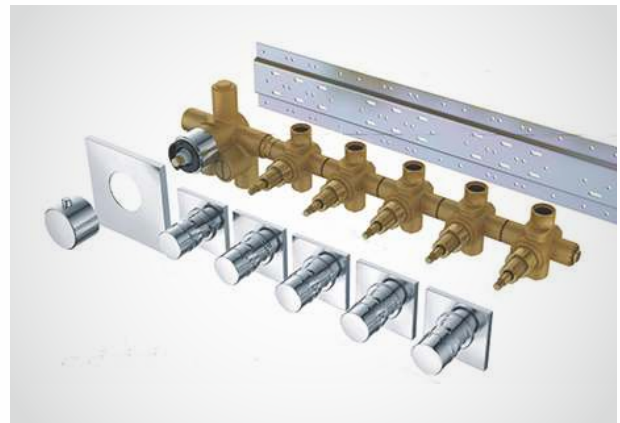

CORE MAKING

Flawless Cores facilitate a uniform internal structure of faucets.

CASTING

High quality brass is melted and poured in moulds that ensures uniform casting of brass faucet body.

MACHINING

Machining is carried out using high precision equipment that gives longer life and durability to faucets.

Smooth zircon opacified glaze that resists build up of stains due to usage.

FAUCETS

Precise Control

High tech cartridges ensure you have smooth and precise control over flow of water.

Thermostatic

Inbuilt thermostatic control valve ensures uniform flow and temperature is maintained irrespective of variation of input pressure and temperature.

Pure Brass

When it comes to water only the best quality of brass can ensure that water remains safe for daily use.

Tilting Aerator

The angle of the water stream can be adjusted directly at the aerator - simply by moving the adjustable tilting plate.