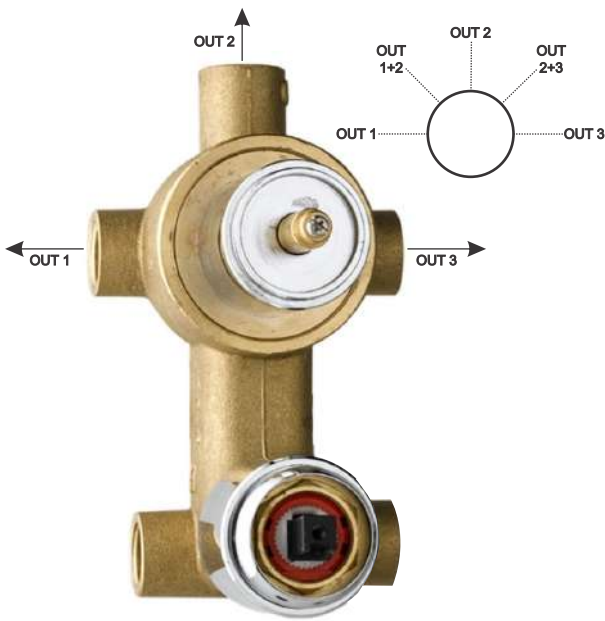

— MADE IN INDIA —

- Multi-Function Diverter with 3-Outlet High Flow
- One Piece Casted Body
- 40mm High Flow Diverter Cartridge
- 56mm Multi-Function Cartridge
- 2 Modes Works Simultaneously  
( Mode 1+2 and 2+3 Can be Used Simultaneously  
1+3 cannot be used Simultaneously.)