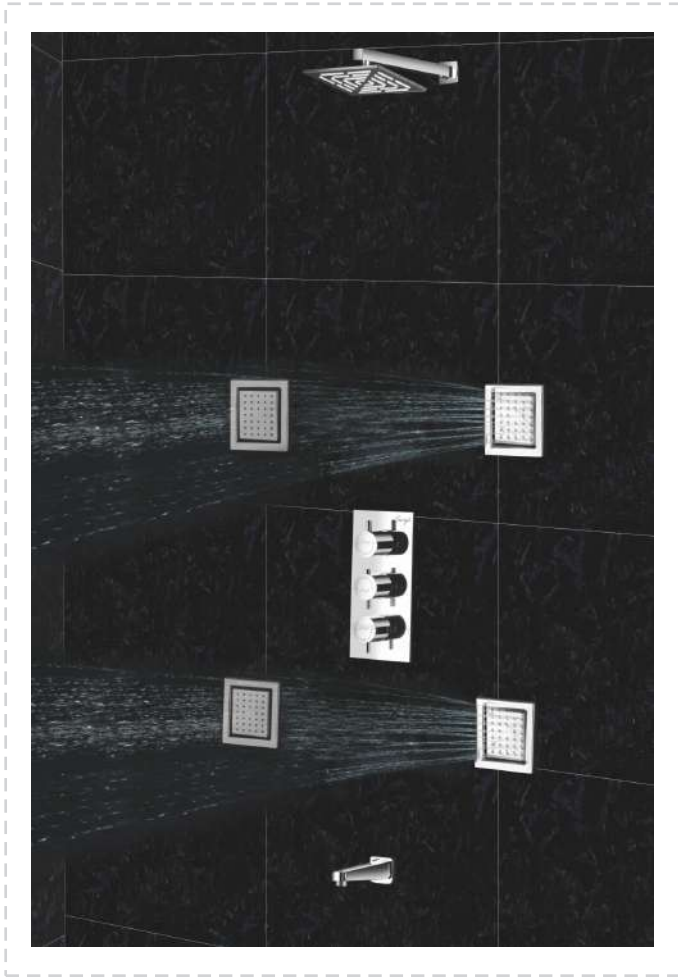

THERMOSTATIC DIVERTOR

(1 Year Warranty)

GANGA
Redefining Bathing Experience

Catalog No. : SP3004

Concealed 3 Way High Flow Bath & Shower Mixer with Thermostatic Control Cartridge