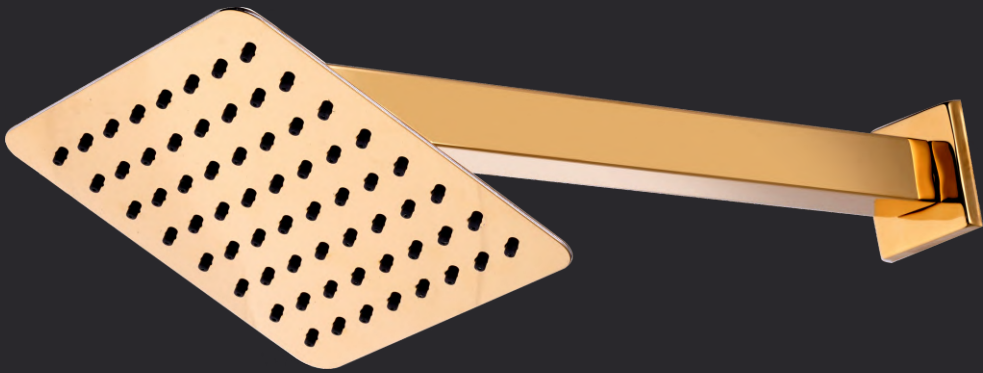

[BLACK-ES12-Set](#)

12 x 12 Overhead SS Shower  
Shower Arm 18" & Flange

# Kollar Collection

Premium Color Range

Available Color :

- Black
- Rose Gold
- Gold