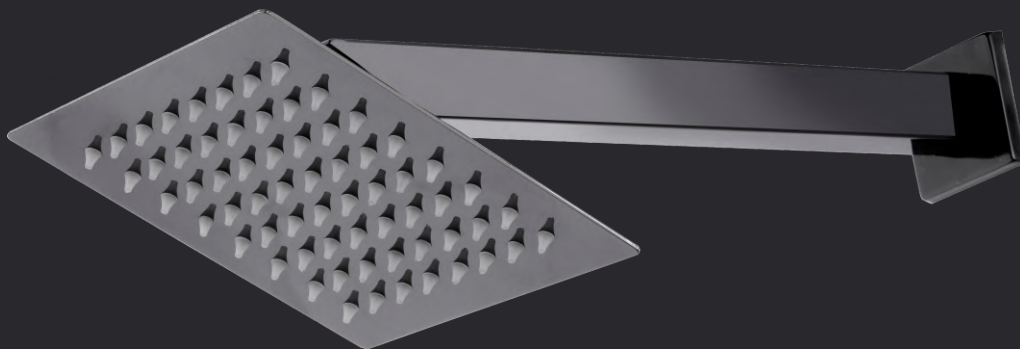

Ultra Slim Collection

Premium Color Range

Available Color :

☐ Black   ☐ Rose Gold   ☐ Gold

Gold & Rose Gold Set

[Gold-US4-Set](#)
[Rose Gold-US4-Set](#)

4 x 4 Overhead SS Shower
Shower Arm 9" & Flange

[Gold-US6-Set](#)
[Rose Gold-US6-Set](#)

6 x 6 Overhead SS Shower
Shower Arm 12" & Flange

[Gold-US8-Set](#)
[Rose Gold-US8-Set](#)

8 x 8 Overhead SS Shower
Shower Arm 12" & Flange

[Gold-US12-Set](#)
[Rose Gold-US12-Set](#)

12 x 12 Overhead SS Shower
Shower Arm 18" & Flange

Black

[BLACK-US4-Set](#)

4 x 4 Overhead SS Shower
Shower Arm 9" & Flange

[BLACK-US6-Set](#)

6 x 6 Overhead SS Shower
Shower Arm 12" & Flange

[BLACK-US8-Set](#)

8 x 8 Overhead SS Shower
Shower Arm 12" & Flange

[BLACK-US12-Set](#)

12 x 12 Overhead SS Shower
Shower Arm 18" & Flange